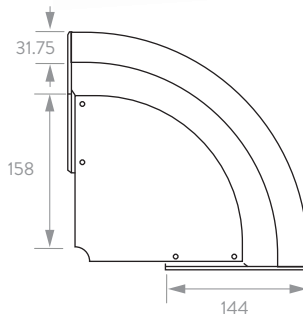

## Finishes

Matt Black  
Bracket

Polished Chrome  
Grab Rail

Acrylic Matt  
White Holder

**IN** INVISIBLE  
CREATIONS

inspired by

**PROCare**

Wall Room & Bathroom Specialists

# The Corner Shelf

- 32mm polished grab rail with 5mm thick shelf
- Powder coated brackets in matt black
- Acrylic shelf in matt white
- Grab rail c. 300mm length
- Bolt-fixed with nylon locking bolts

**IN** INVISIBLE  
CREATIONS