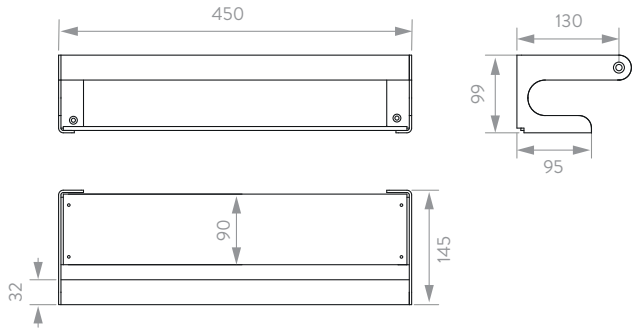

# The Elegance Towel Rail

- 32mm grab rail with 25mm towel rail, both polished
- 450mm width
- Grab rail is fixed with nylon locking bolts
- Towel rail only uses a standard bolt

**IN** INVISIBLE  
CREATIONS

# The Elegance Caddy

- 32mm grab rail with 5mm thick shelf
- 450mm wide acrylic shelf in matt white
- 90mm of depth to the shelf
- Bolt-fixed with nylon locking bolts
- Fitted to a single wall, above a bath or in the shower