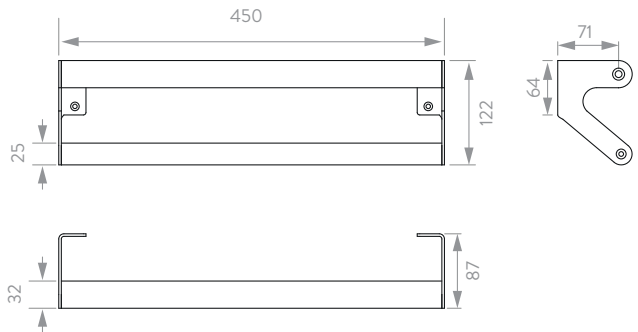

# The Elegance Towel Rail

- 32mm grab rail with 25mm towel rail, both polished
- 450mm width
- Grab rail is fixed with nylon locking bolts
- Towel rail only uses a standard bolt

**IN** INVISIBLE  
CREATIONS

# The Elegance Caddy

- 32mm grab rail with 5mm thick shelf
- 450mm wide acrylic shelf in matt white
- 90mm of depth to the shelf
- Bolt-fixed with nylon locking bolts
- Fitted to a single wall, above a bath or in the shower

# The Elegance Dual Purpose Rails

355mm, 460mm, 620mm, 900mm

- Stylish 'T-bar' design
- High quality polished stainless steel construction
- Concealed fixings
- Doc M compliant