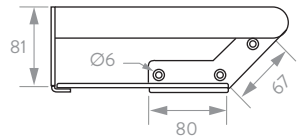

## Finishes

Matt Black  
Bracket

Polished Chrome  
Grab Rail

Acrylic Matt  
White Holder

**IN** INVISIBLE  
CREATIONS

inspired by

**PROCare**

Wall Room & Bathroom Specialists

# The Corner Shelf

- 32mm polished grab rail with 5mm thick shelf
- Powder coated brackets in matt black
- Acrylic shelf in matt white
- Grab rail c. 300mm length
- Bolt-fixed with nylon locking bolts

**IN** INVISIBLE  
CREATIONS