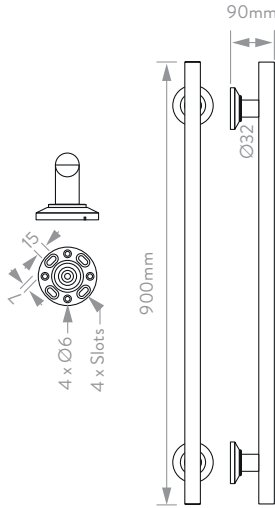

The Riser Rail

- Shower riser rail and grab rail
- Available in 2 finishes

Finishes

Anthracite
Rail

Polished Chrome
Riser

IN INVISIBLE
CREATIONS

Inspired by

PROCare

Wall Room & Bathroom Specialists