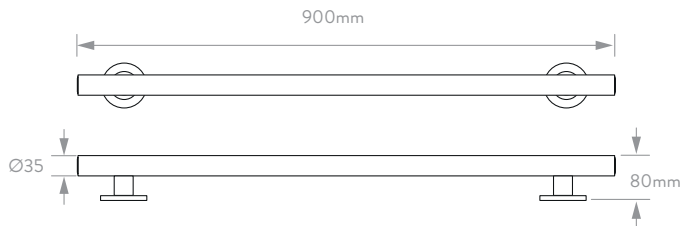

# The Elegance Dual Purpose Rails

355mm, 460mm, 620mm, 900mm

- Stylish 'T-bar' design
- High quality polished stainless steel construction
- Concealed fixings
- Doc M compliant