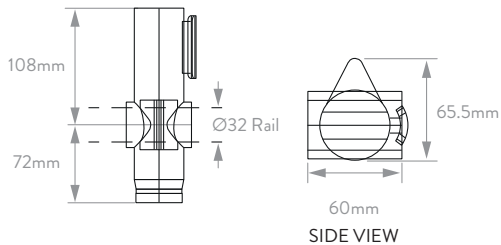

The Riser Rail

- Shower riser rail and grab rail
- Available in 2 finishes

Finishes

Anthracite
Rail

Polished Chrome
Riser

IN INVISIBLE
CREATIONS

Inspired by

PROCare

Wall Room & Bathroom Specialists