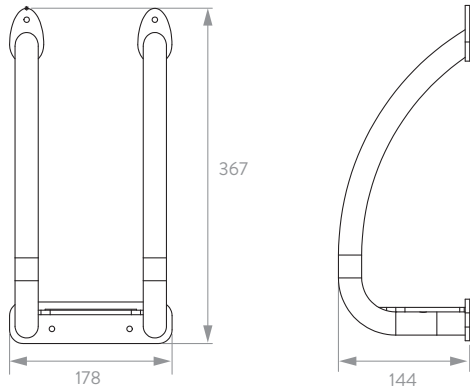

# The Elegance Towel Rail

- 32mm grab rail with 25mm towel rail, both polished
- 450mm width
- Grab rail is fixed with nylon locking bolts
- Towel rail only uses a standard bolt

**IN** INVISIBLE  
CREATIONS

# The Elegance Dual Purpose Rails

355mm, 460mm, 620mm, 900mm

- Stylish 'T-bar' design
- High quality polished stainless steel construction
- Concealed fixings
- Doc M compliant

# The Plant Pot Holder

- Dual purpose, stylish and subtle decorative plant holder and grab rail
- Available in 2 finishes

**IN** INVISIBLE  
CREATIONS

inspired by

**PROCare**

Wall Room & Bathroom Specialists