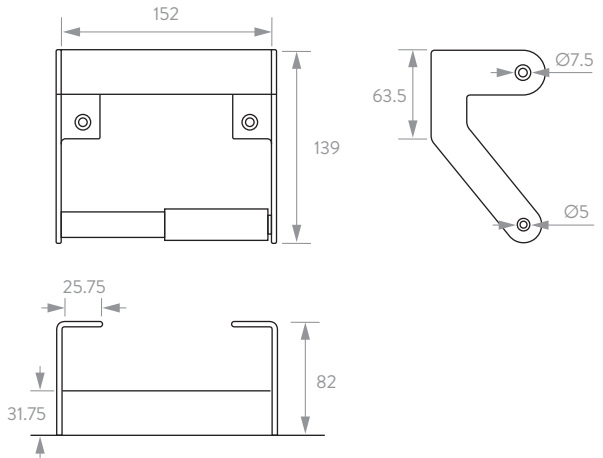

# The Elegance Dual Purpose Rails

355mm, 460mm, 620mm, 900mm

- Stylish 'T-bar' design
- High quality polished stainless steel construction
- Concealed fixings
- Doc M compliant

# The Toilet Roll Holder

- 32mm polished grab rail
- Powder coated brackets in matt black
- Uses a standard telescopic toilet roll holder
- 152mm / 6" width
- Bolt-fixed with nylon locking bolts