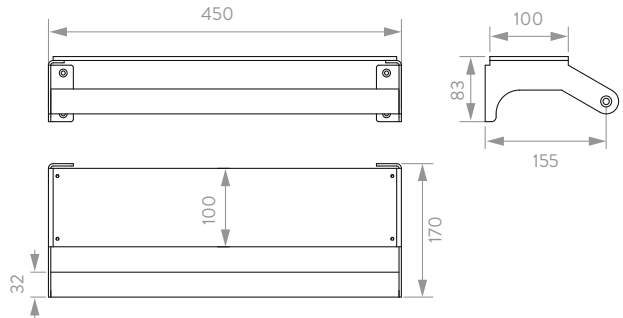

IN INVISIBLE
CREATIONS

Inspired by

PROCare
Wall Room & Bathroom Specialists

Finishes

Matt Black
Bracket

Polished Chrome
Grab Rail

Acrylic Matt
White Shelf